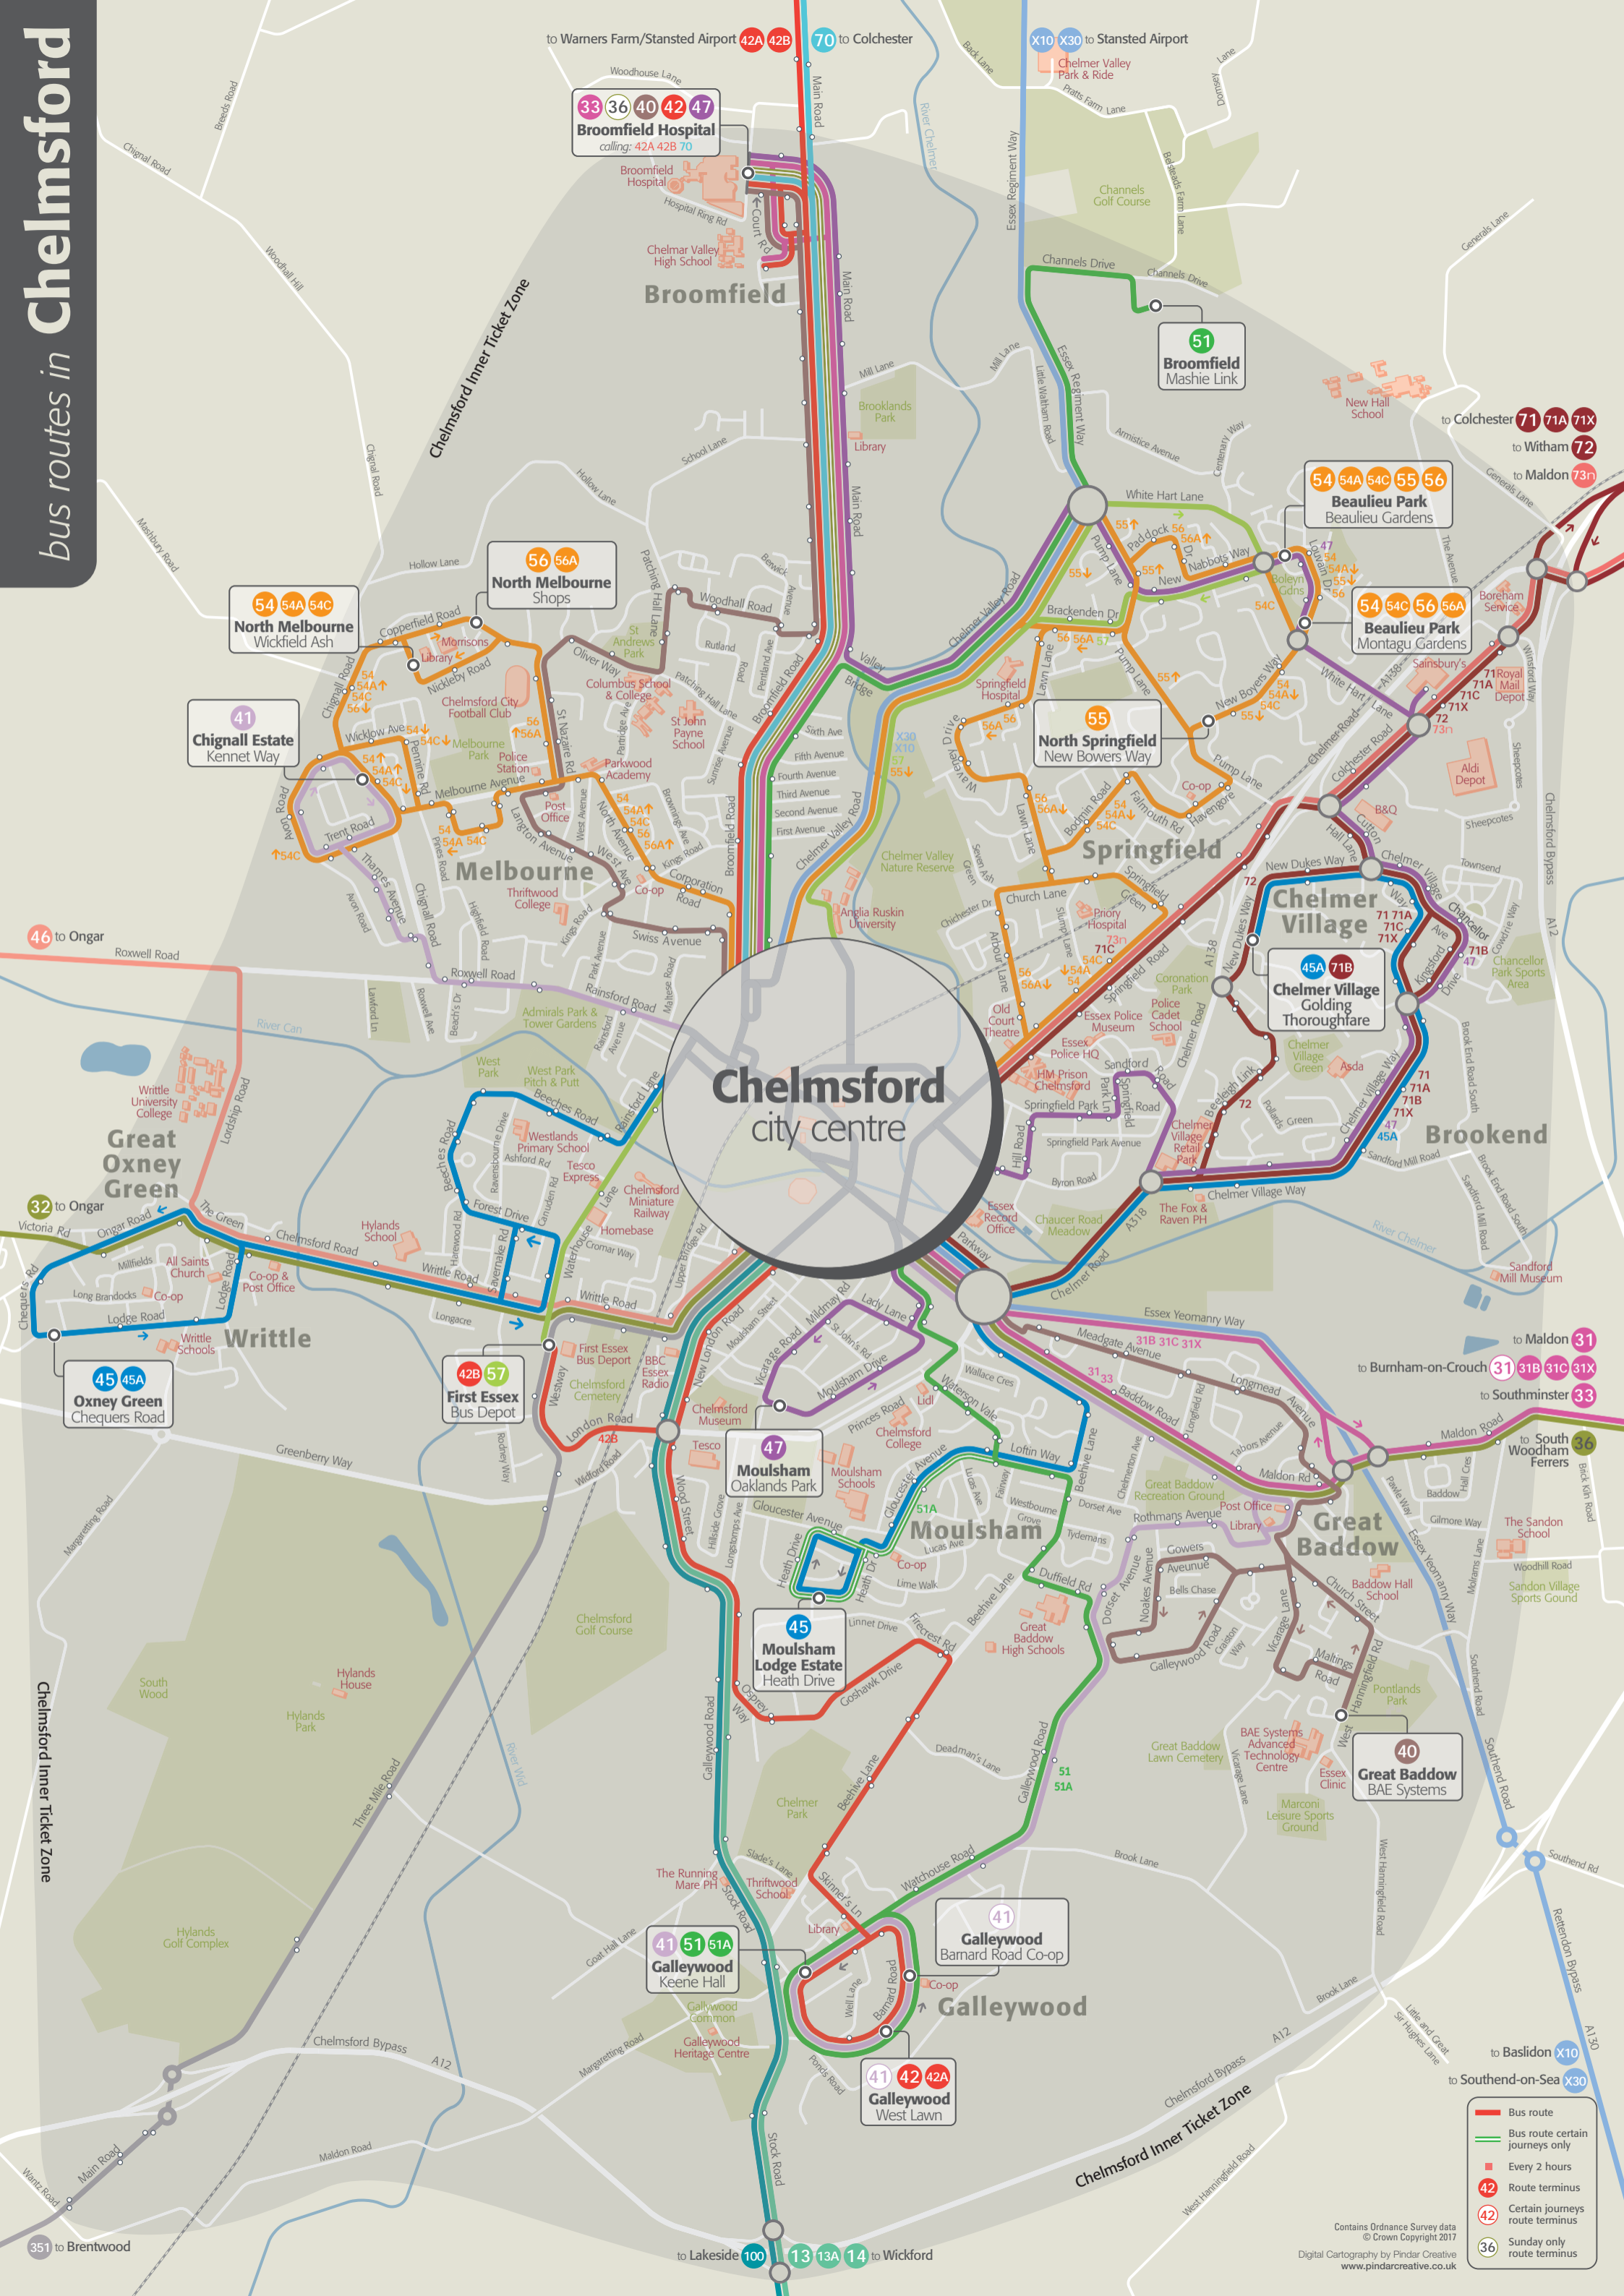

bus routes in Chelmsford

Chelmsford
city centre

33 36 40 42 47
Broomfield Hospital
calling: 42A 42B 70

51
Broomfield Mashie Link

54 54A 54C
North Melbourne
Wickfield Ash

56 56A
North Melbourne
Shops

54 54A 54C 55 56
Beaulieu Park
Beaulieu Gardens

54 54C 56 56A
Beaulieu Park
Montagu Gardens

41
Chignall Estate
Kennet Way

55
North Springfield
New Bowers Way

45A 71B
Chelmer Village
Golding Thoroughfare

45 45A
Oxney Green
Chequers Road

42B 57
First Essex
Bus Depot

to Maldon **31**
to Burnham-on-Crouch **31 31B 31C 31X**
to Southminster **33**
to South Woodham Ferrers **36**

to Colchester **71 71A 71X**
to Witham **72**
to Maldon **73n**

to Ongar **46**
to Ongar **32**

to Lakeside **100**
to Wickford **13 13A 14**

to Brentwood **351**